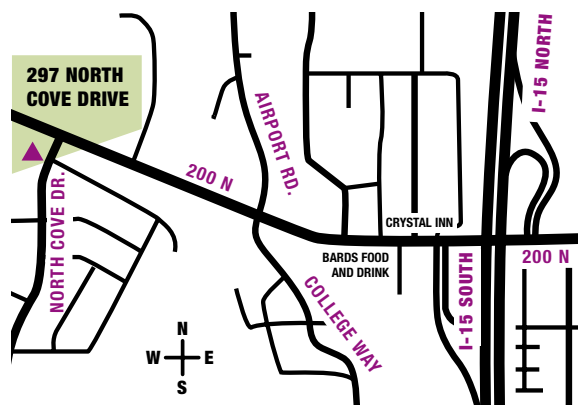

Our campus is located in a beautiful two-story log building on the corner of Cove Drive & Highway 56, which is 1/2 mile west of Interstate 15 and 1/4 mile past Airport Rd (College Way) in Cedar City.

GET \$300 in FREE Massages & Spa Services!