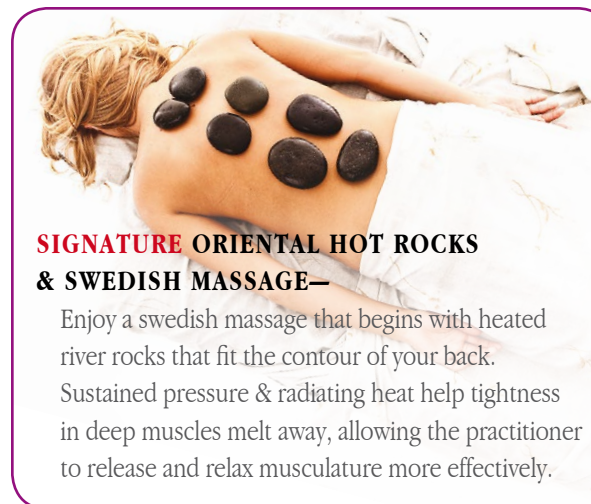

Available with Advanced Students & LMT's only.

SIGNATURE ORIENTAL HOT ROCKS & SWEDISH MASSAGE—

Enjoy a swedish massage that begins with heated river rocks that fit the contour of your back. Sustained pressure & radiating heat help tightness in deep muscles melt away, allowing the practitioner to release and relax musculature more effectively.