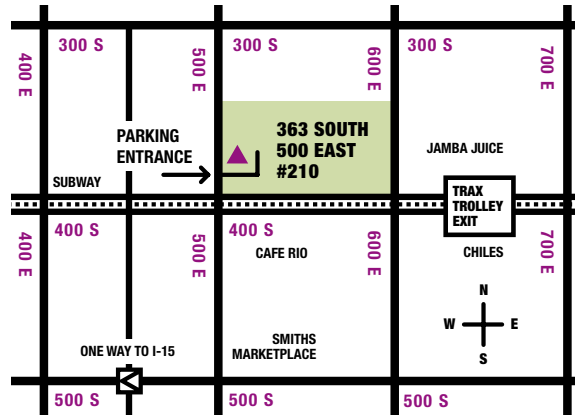

massage add-on treatments

AROMATHERAPY—

Choose from three therapeutic grade essential oils that will add restorative effects to your body and mind.

- $5 After the treatment the vial is yours to keep.

BODY BUTTER—

Upgrade your session with a rich, skin hydrating body butter for that extra smooth satin feel.

- $5

NEW CRYSTAL CHAKRA BALANCING—

Utilizing the natural power of crystals through color in a specific geometric layout, aligned on the body's chakra centers to balance energy of body, mind & spirit.

- $10

DRY BRUSH—

This gentle exfoliation treatment uses natural bristle brushes to renew, revitalize & nourish your skin for a healthier look.

- $10

NEW HOT TOWELS—

Enhance your massage with the sensation of hot towels on you feet, face and back. Warming, relaxing and calming to your body & mind.

- $5

ONLINE APPOINTMENT BOOKING & GIFT CERTIFICATES

Visit us at www.healingmountain.edu, or use your smart phone on the campus qr-code below.