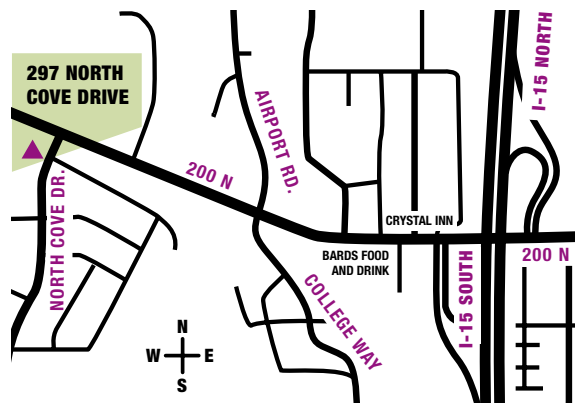

Our campus is located in a beautiful two-story log building on the corner of Cove Drive & Highway 56, which is 1/2 mile west of Interstate 15 and 1/4 mile past Airport Rd (College Way) in Cedar City.

GET \$300 in FREE Massages & Spa Services!